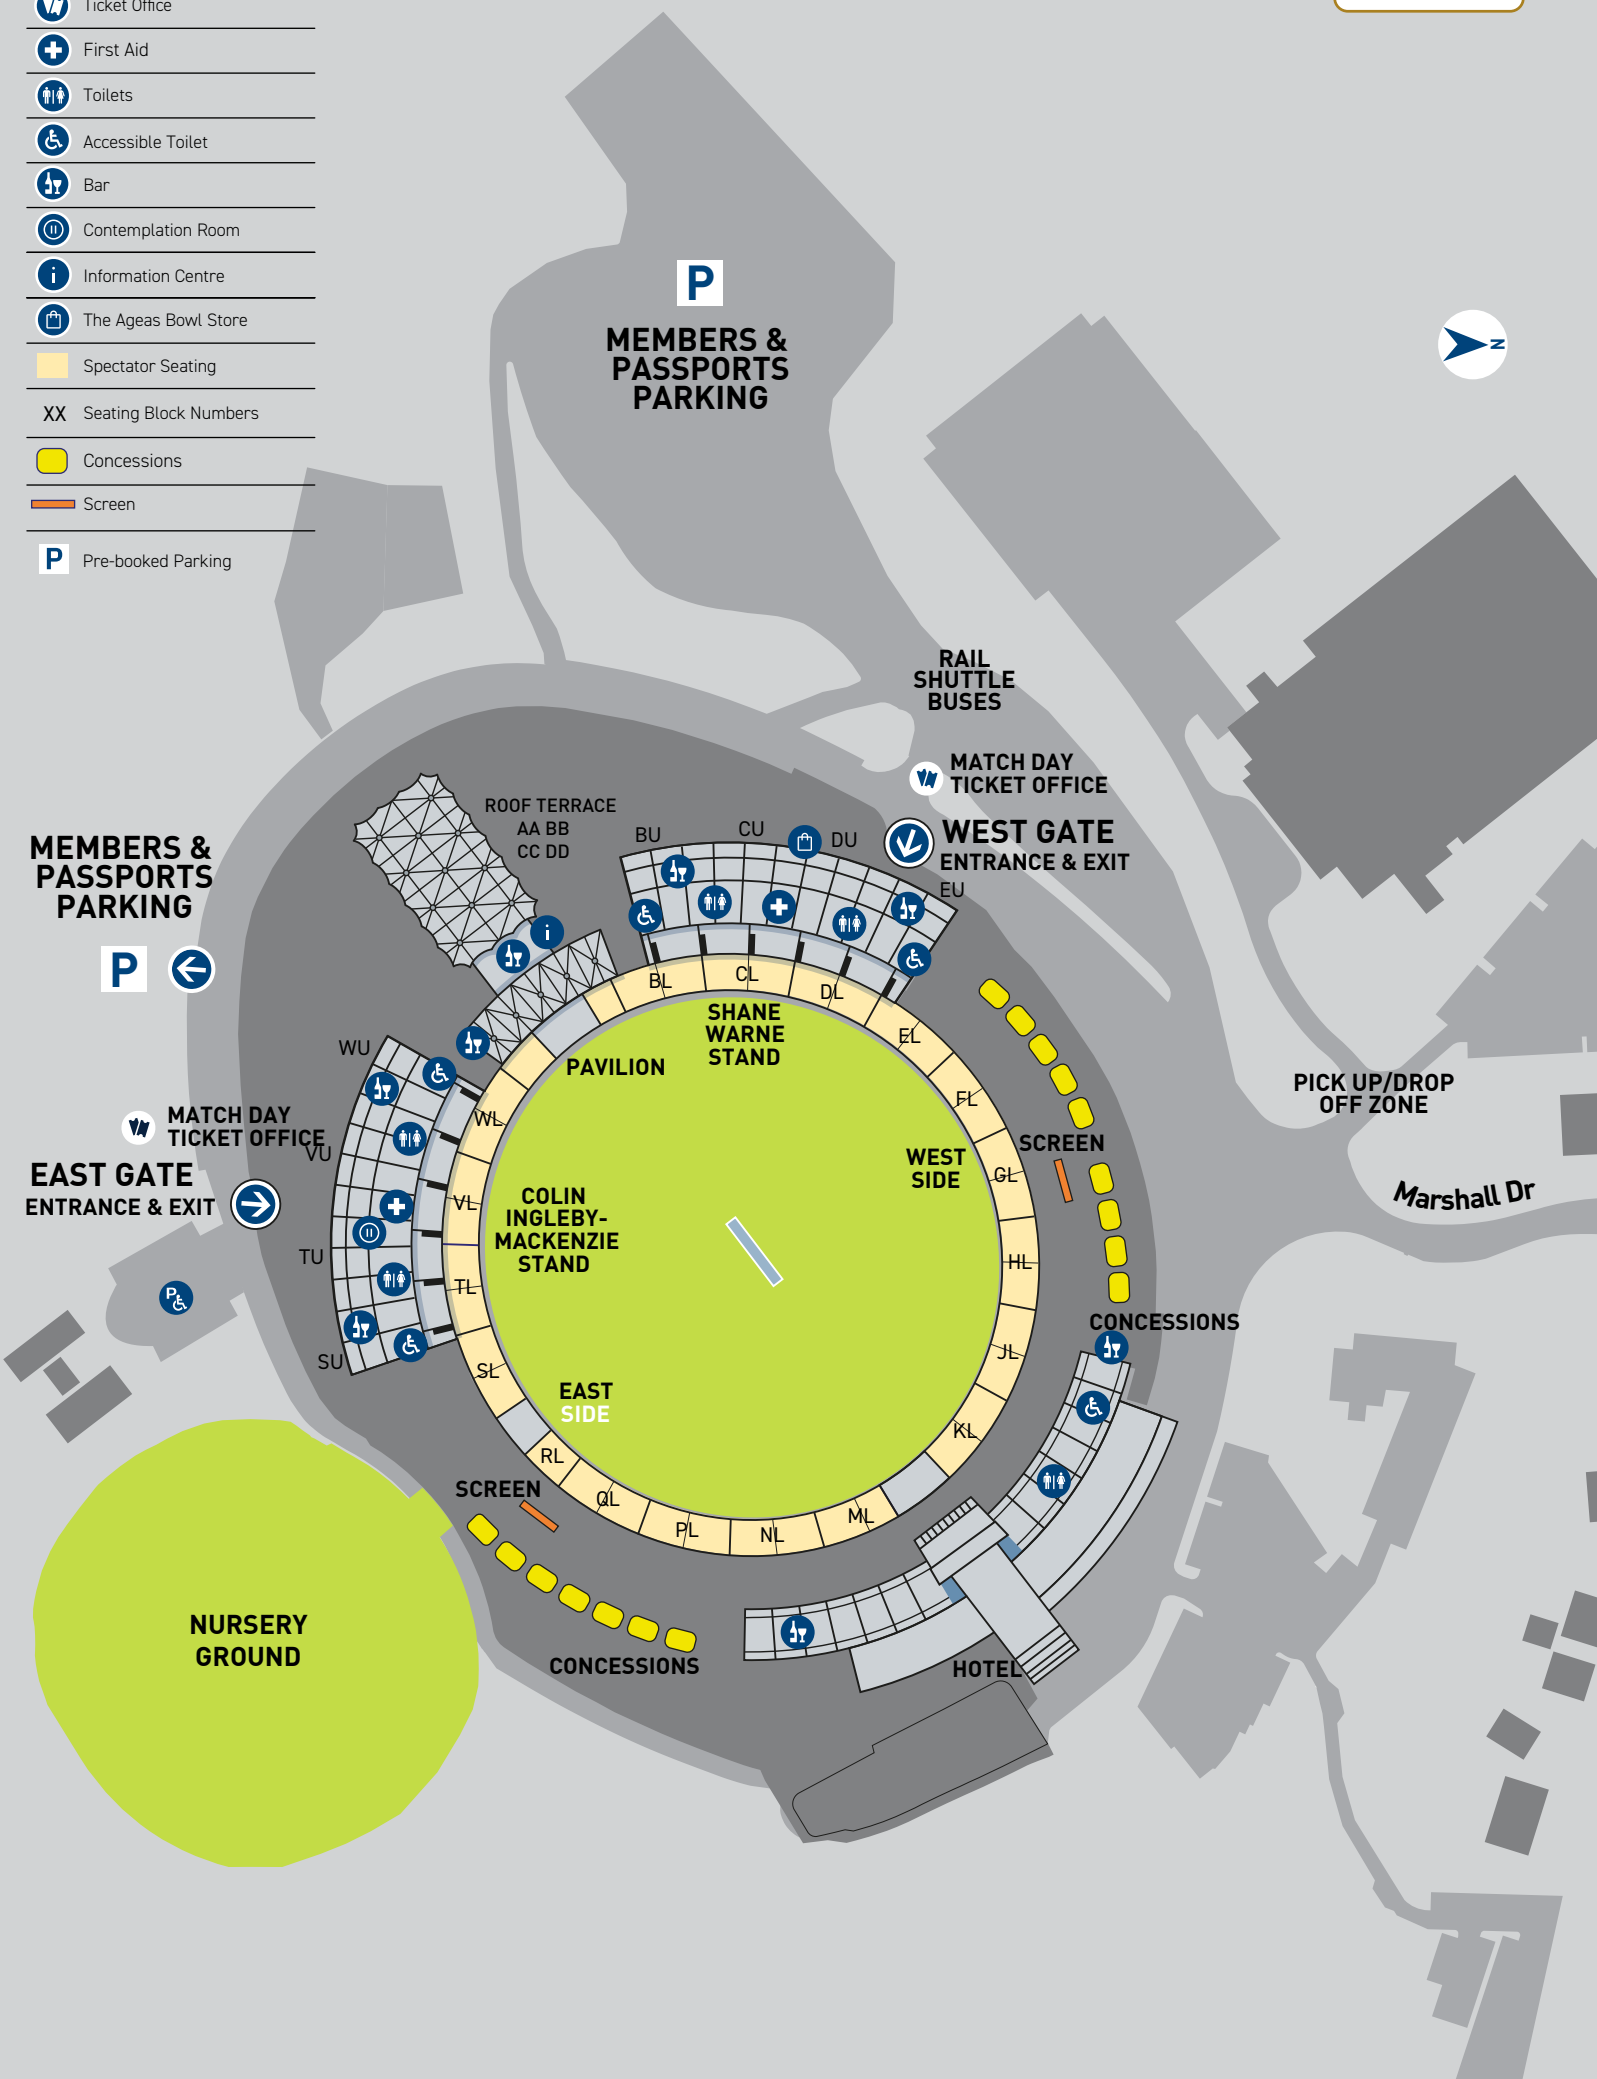

KEY

- Entrances & Exits
- Blue Badge Parking
- Ticket Office
- First Aid
- Toilets
- Accessible Toilet
- Bar
- Contemplation Room
- Information Centre
- The Ageas Bowl Store
- Spectator Seating
- XX Seating Block Numbers
- Concessions
- Screen
- Pre-booked Parking

Marshall Dr

PICK UP/DROP OFF ZONE

RAIL SHUTTLE BUSES

MATCH DAY TICKET OFFICE

WEST GATE ENTRANCE & EXIT

ROOF TERRACE
AA BB
CC DD

MEMBERS & PASSPORTS PARKING

MEMBERS & PASSPORTS PARKING

WEST SIDE

EAST SIDE

SCREEN

SCREEN

P

P

P

P

KEY

Entrances & Exits

Blue Badge Parking

Ticket Office

First Aid

Toilets

Accessible Toilet

Bar